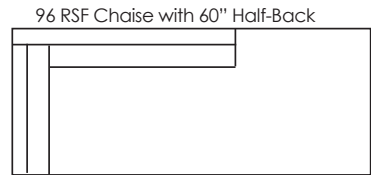

LANCASTER

CUSTOM CRAFTED UPHOLSTERY

130"W x 64"D Sectional
 -LAF 80" 1-Arm
 -50"W 1-Arm Chaise

JASPER 8535

D40 H31/33
 AH18/25 SD25 SH17.5

Jasper Side View

Jasper offered with optional bench or dual seats • Ask about other configurations and custom sectionals
 Standard with Base as Shown • Call for Pricing and Yardage Estimates