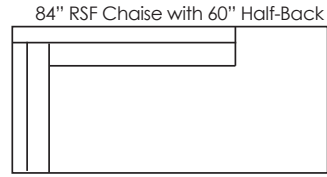

LANCASTER

CUSTOM CRAFTED UPHOLSTERY

130"W x 64"D Sectional
 -LAF 80" 1-Arm
 -50"W 1-Arm Chaise

JASPER 8535

D40 H31/33
 AH18/25 SD25 SH17.5

Jasper Side View

Jasper offered with optional bench or dual seats • Ask about other configurations and custom sectionals
 Standard with Base as Shown • Call for Pricing and Yardage Estimates