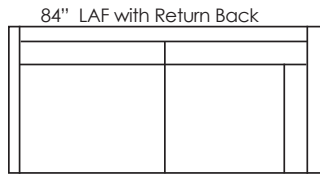

LANCASTER

CUSTOM CRAFTED UPHOLSTERY

130"W x 64"D Sectional
 -LAF 80" 1-Arm
 -50"W 1-Arm Chaise

JASPER 8535

D40 H31/33
 AH18/25 SD25 SH17.5

Jasper Side View

Jasper offered with optional bench or dual seats • Ask about other configurations and custom sectionals
 Standard with Base as Shown • Call for Pricing and Yardage Estimates